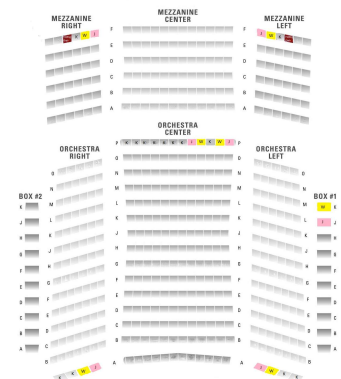

To order tickets contact Christina:
Phone : 281.367.9717
Email: christina@texasgrouptickets.com

All tickets are subject to availability. Tickets must be purchased in advance by mail, phone or email. Orders will be filled on a first come, first serve basis. No refunds or exchanges.