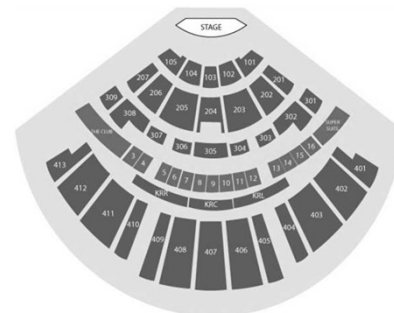

'T WAS THE NIGHT BEFORE...

BY CIRQUE DU SOLEIL®

NOV 25
TO DEC 11

TEXAS
TRUST
— CU —
THEATRE
AT GRAND PRAIRIE

AXS.COM

Wednesday & Thursday Performances

For Groups of 10 or more

Seat Description	Reg. Prices	Group Prices	Quantity	Subtotal
100s/Lower 200s	$117	$117	x _____	$ _____
Up 200s/300s/Low 400s	$97	$78.20	x _____	$ _____
Mid & Upper 400s (P3)	$47	$38.20	x _____	$ _____

*****

☐ Accessible seating requested **TOTAL** $ _____

Friday – Sunday Performances

For Groups of 10 or more

Seat Description	Reg. Prices	Group Prices	Quantity	Subtotal
100s/Lower 200s	$117	$117	x _____	$ _____
Up 200s/300s/Low 400s	$97	$87.60	x _____	$ _____
Mid & Upper 400s (P3)	$47	$42.60	x _____	$ _____

*****

☐ Accessible seating requested **TOTAL** $ _____

DEADLINE TO ORDER: One Week Prior to Event Date

Contact Name _____

Group Name _____

Billing Address _____ City _____ State _____ Zip _____

Phone _____ Email _____

SAVE UP TO $18!

Select Performance Date & Time

☐ Wednesday

Event Date

_____

☐ Thursday

☐ Friday

☐ Saturday

Event Time

_____

☐ Sunday

To order tickets contact Christina:

Phone : 281.367.9717

Email: christina@texasgrouptickets.com

Payment will be made through a secure link sent to the email address provided. All tickets are mobile tickets. All tickets are subject to availability. Tickets must be purchased in advance by mail, phone or email. Orders will be filled on a first come, first serve basis. No refunds or exchanges.